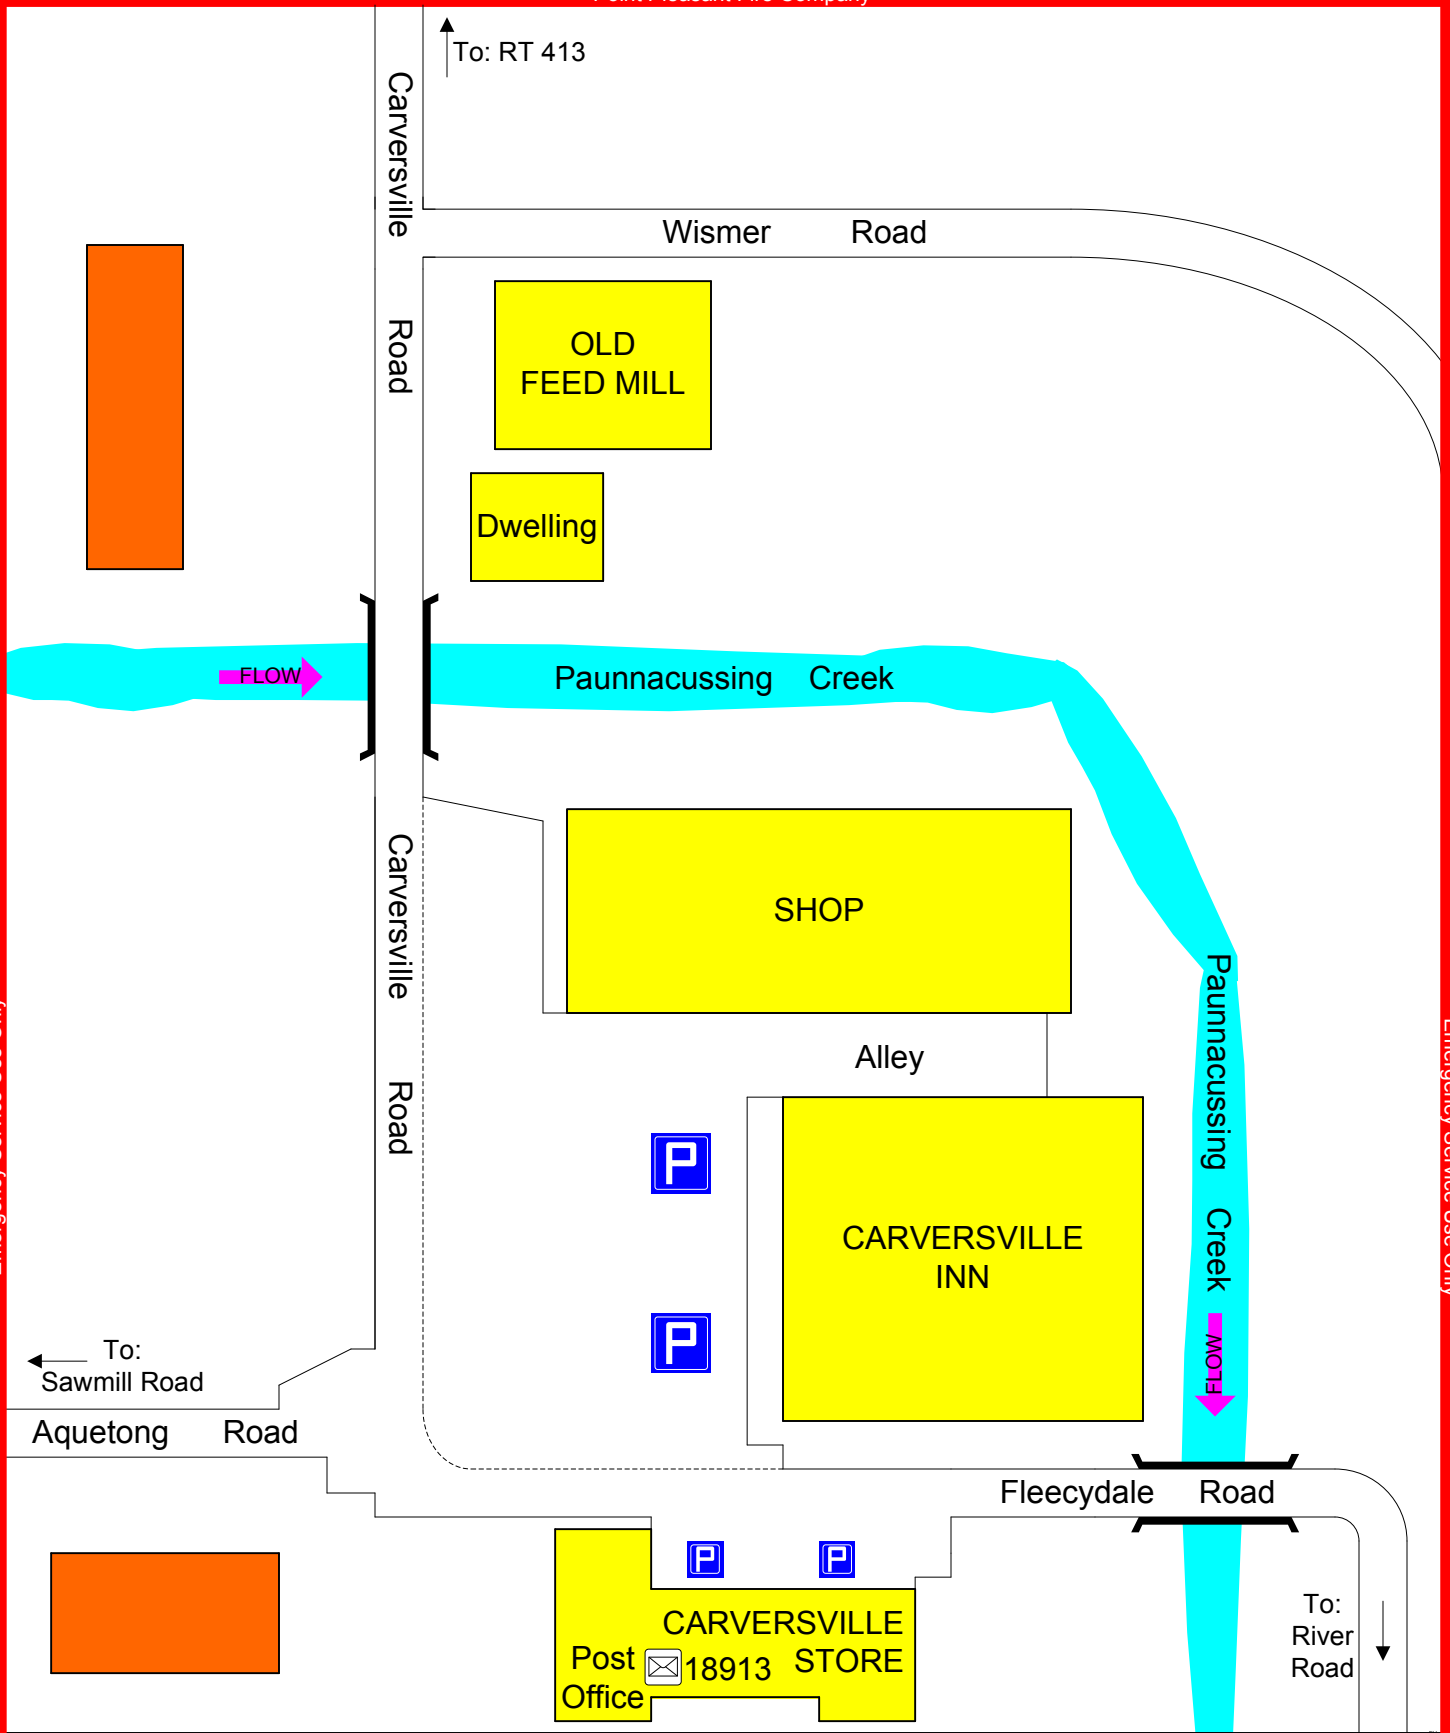

Emergency Service Use Only

Emergency Service Use Only

Point Pleasant Fire Co. - CARVERSVILLE INN
6205 Fleecydale Road (Subsection to BOX 41-14)

Revised 8/1/06

41-45